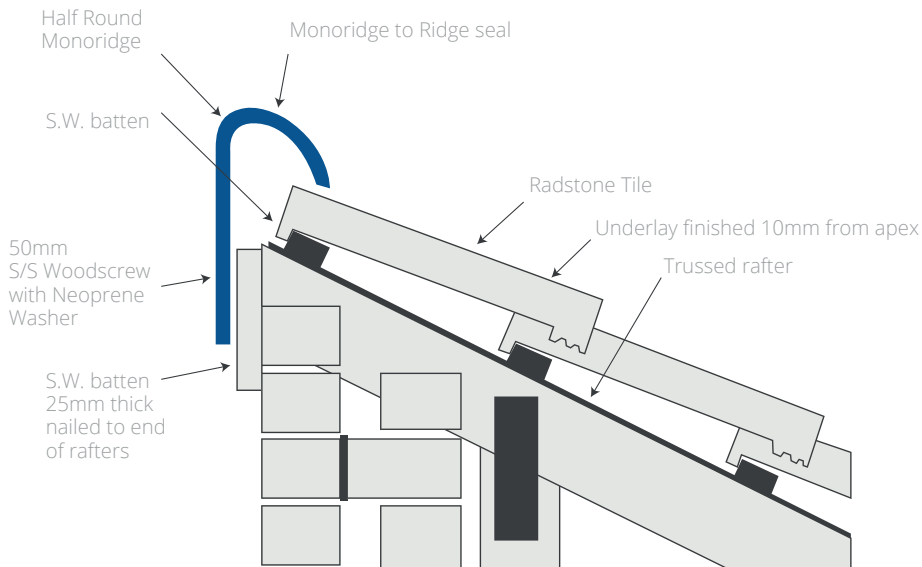

ACCESSORIES

Tapered Ridge  
3.0 per m  
± 4.3kg

Tapered Hip Starter  
± 4.4kg

Rake Verge  
3.2 per m  
± 4.6kg

V Ridge  
2.2 per m  
± 4.0kg

V Hip Starter  
± 4.4kg

Mono Ridge  
2.2 per m  
± 5kg