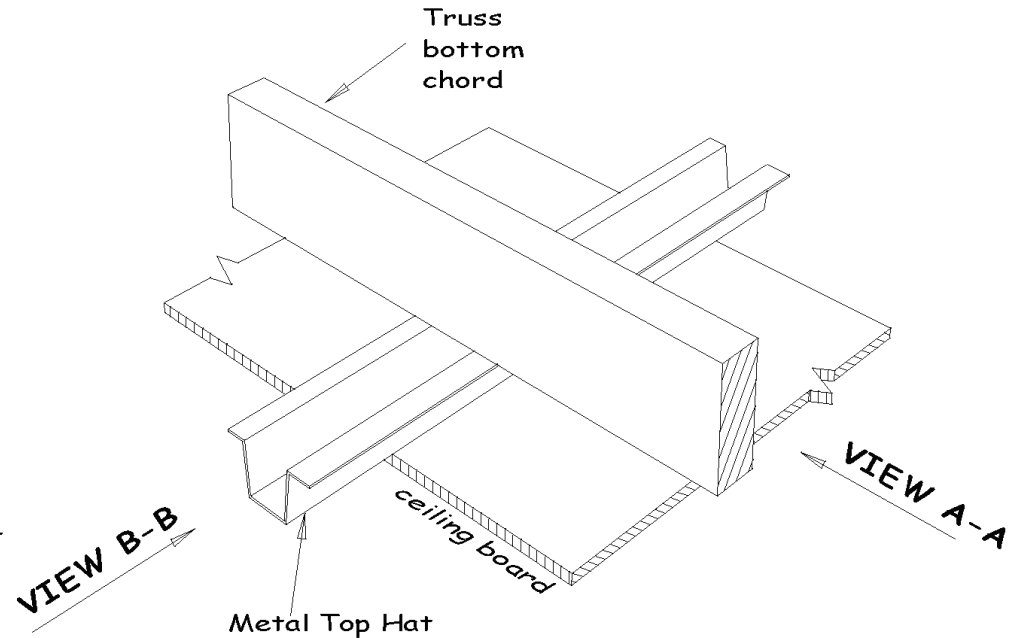

VIEW ON A-A

VIEW ON B-B

FIXING DETAIL OF CEILING BOARD TO METAL TOP HAT & TO TIMBER TRUSS BOTTOM CHORD.

DATE: 01/05/2011

DETAIL CEILINGFIX-T