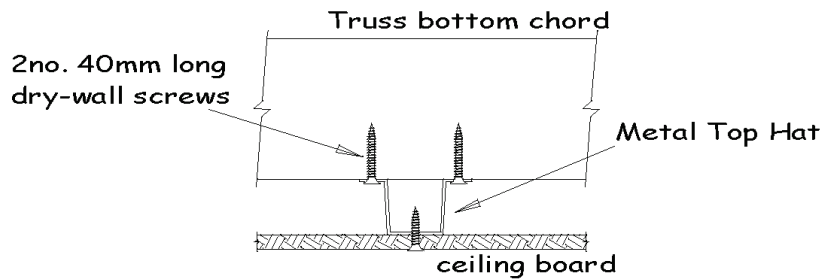

VIEW ON A-A

VIEW ON B-B

FIXING DETAIL OF CEILING BOARD TO METAL TOP HAT & TO TIMBER TRUSS BOTTOM CHORD.

DATE: 01/05/2011

DETAIL CEILINGFIX-T